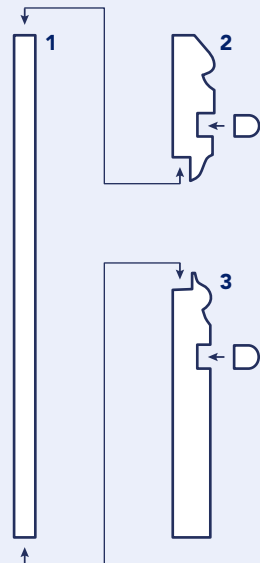

Available in both traditional and contemporary designs.

Description	1. Panel	2. Stair Panel	3. Dado rail	4. Skirting board
MDF Type	Standard	Standard	Standard	Standard
Pack components	4x	1x	1x	1x
Individual Size	811mm x 600mm	1200mm x 600mm	2440mm x 55mm	2440mm x 113mm
Thickness	6mm	6mm	18mm	18mm
Edge	T+G	T+G	-	-
Finish	Unprimed	Unprimed	Unprimed	Unprimed
Groove	Richmond Vee-90	Richmond Vee-90	-	-

Panel Sizes

811mm (h) x 600mm (w)
1200mm (h) x 600mm (w)

Moulding Sizes

Dado: 2440mm x 55mm
Skirting: 2440mm x 113mm

Thicknesses

6mm
& 18mm

Finishings

1

STOCK PROFILES

Richmond Vee-90

COMPONENTS

Panel, dado rail
& skirting board

NOW...

CREATE

Panel Plus | Vee-90 groove | 100mm spacing