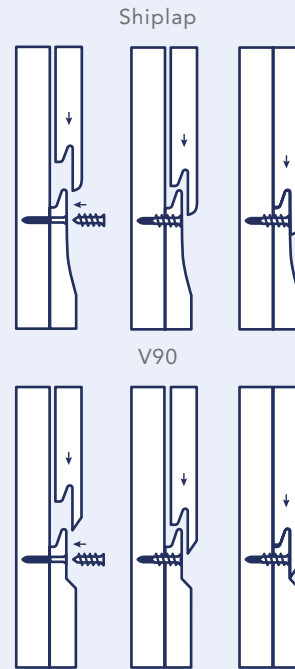

Update unappealing and drab exteriors with a selection of profiles and colours that can be tailored to your requirements. Our ingenious Grip-Fit jointing system also means Extreme is completely watertight with no unsightly jointing strips.

Tricoya is guaranteed weatherproof for 50 years. Paint finish guaranteed weatherproof for 10 years.

Description	Stock	Specials
MDF Type	Tricoya	-
Portrait Dimensions	2440mm x 1200mm	-
Landscape Dimensions	3050mm x 300mm 3050mm x 600mm	-
Thickness	12mm	9mm, 18mm
Groove	Vee-90 and Ship-lap	-
Spacing (mm)	150mm	100mm, 200mm
Edge	Grip-Lock	Half Lap
Finish	Unprimed	Primed, Top Coat

STOCK PROFILES

GRIP-LOCK

Sheet Sizes (L)
P 2440mm
L/S 2440mm

Sheet Sizes (W)
P 1220mm
L/S 300mm - 600mm

Thicknesses
9mm - 18mm

Finishings
3

NOW...
CREATE

Extreme | Shiplap | 200mm spacing